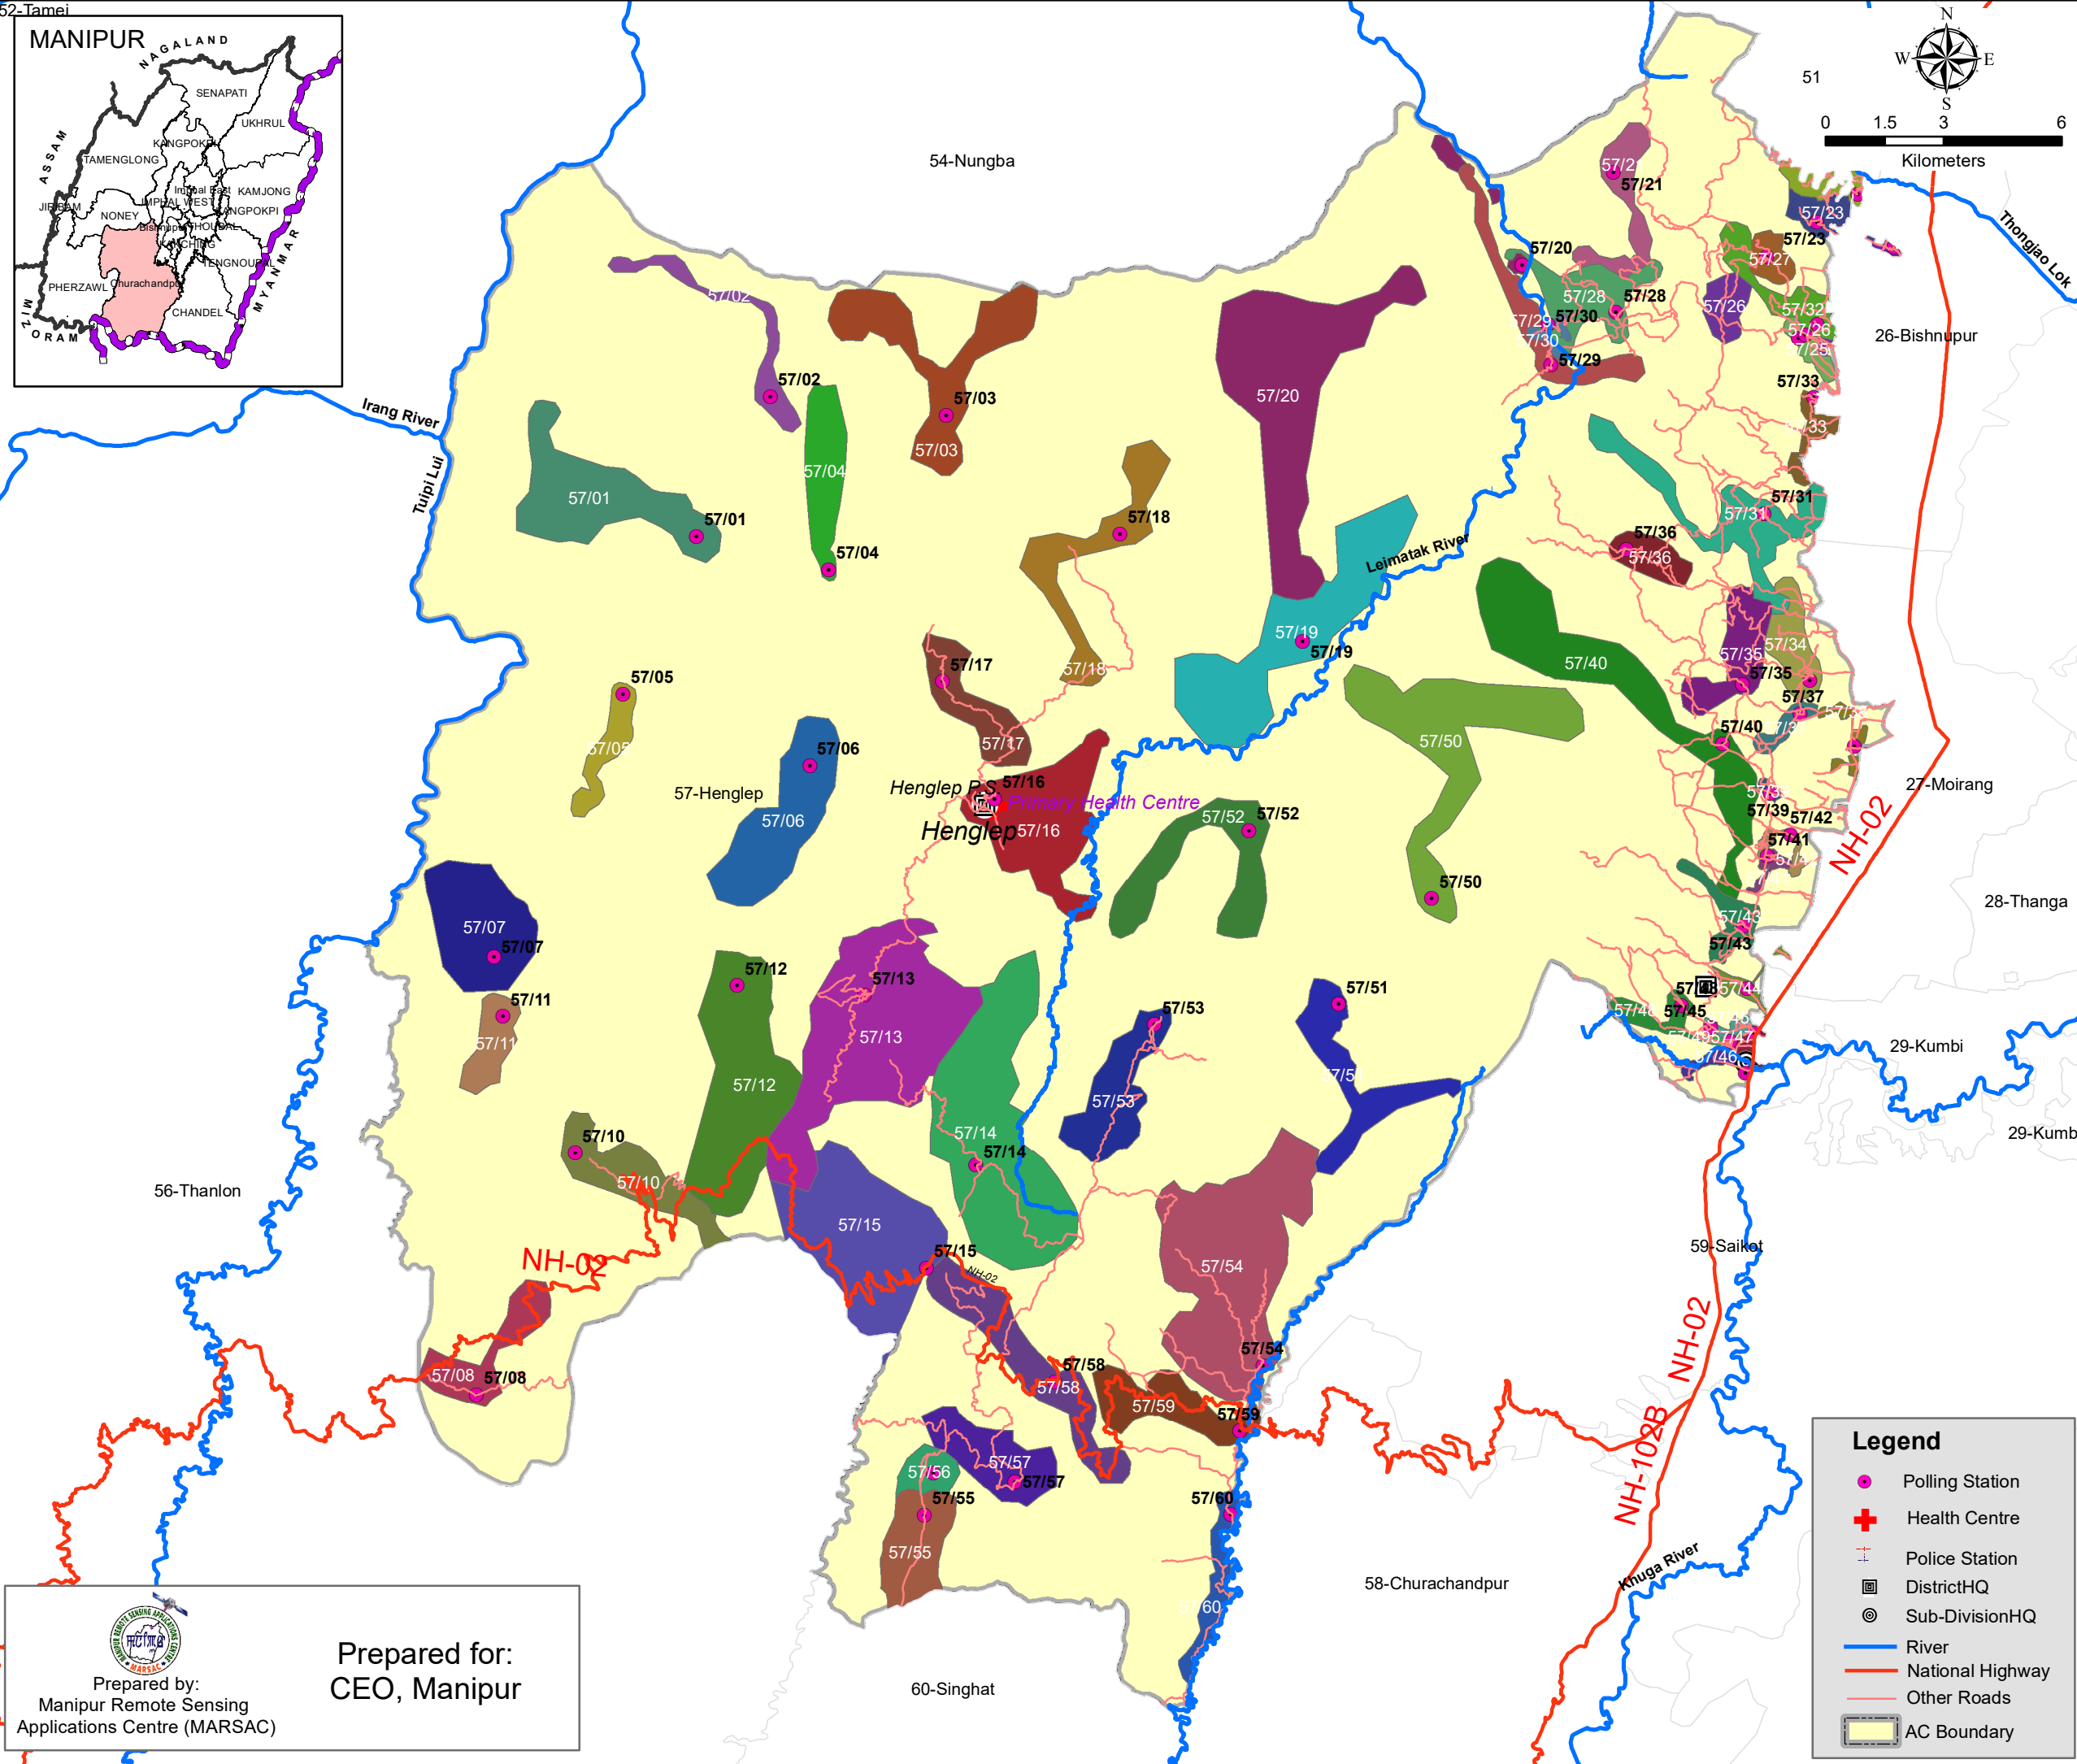

AC MAP (57- Henglep AC)

Poll_No	PS_NAME
57/01	Sanglel J.B. School
57/02	Phaibong J.B. School
57/03	Songkong J.B. School
57/04	Khanpi Upper Primary School
57/05	Lailong Jr. High School (Aided)
57/06	Napphou Govt. J.B. School
57/07	Saichang Upper Primary School
57/08	Chongchin Upper Primary School
57/09	Phaiba Primary School
57/10	Santing J.B. School
57/11	Kawnpi J.B. School
57/12	Nung sai J.B. School
57/13	Kolhen J.B. School
57/14	Moldak Primary School
57/15	V. Munlai Primary School
57/16	Henglep High School
57/17	Najang Upper Primary School
57/18	Songphu J.B. School
57/19	Phoipi L.P. School
57/20	Majuron Kuki J.B. School
57/21	Kungpinaosen J.B. School
57/22	Chothe J.B. School
57/23	Chaiba Kabui J.B. School
57/24	Ngarian High School
57/25	Keirap Aimol High School
57/26	Tokpa Kabui Jr. High School
57/27	Charoi Khullen Community Hall
57/28	Kukimun Primary School
57/29	L. Khengjang Govt. Aided J.B. School
57/30	Tumjangphai Primary School
57/31	N. Chingphei High School
57/32	Thenjang J.B. School
57/33	Sadukhoiroi J.B. School
57/34	Khoirentak Khuman J.B. School
57/35	Ningthiching High School
57/36	Nalon Upper Primary School
57/37	Khousabung J.B. School
57/38	Senpangjar J.B. School
57/39	Molsang J.B. School
57/40	Nabil J.B. School
57/41	Molphei Tampak High School
57/42	Laikamualsau J.B. School
57/43	Gothol Primary School
57/44	Kangvai Hr. Sec. School
57/45	Matijang J.B. School
57/46	S. Kotlian J.B. School
57/47	Torbung L.P. School
57/48	Teijang J.B. School
57/49	Leinom Community Hall
57/50	Ukha Loikhai Community Hall
57/51	Mongken J.B. School
57/52	Chothe Munpi J.B. School
57/53	Bungkot Primary School
57/54	Lhajang Primary School
57/55	Chongkhosou J.B. School
57/56	Munpi Primary School
57/57	Thingkeu Jr. High School
57/58	Tuilumjang J.B. School
57/59	Vumhao Govt. High School
57/60	Vungbuk Jr. High School

Legend

- Polling Station
- + Health Centre
- + Police Station
- DistrictHQ
- Sub-DivisionHQ
- River
- National Highway
- Other Roads
- AC Boundary

Prepared by:
Manipur Remote Sensing
Applications Centre (MARSAC)

Prepared for:
CEO, Manipur