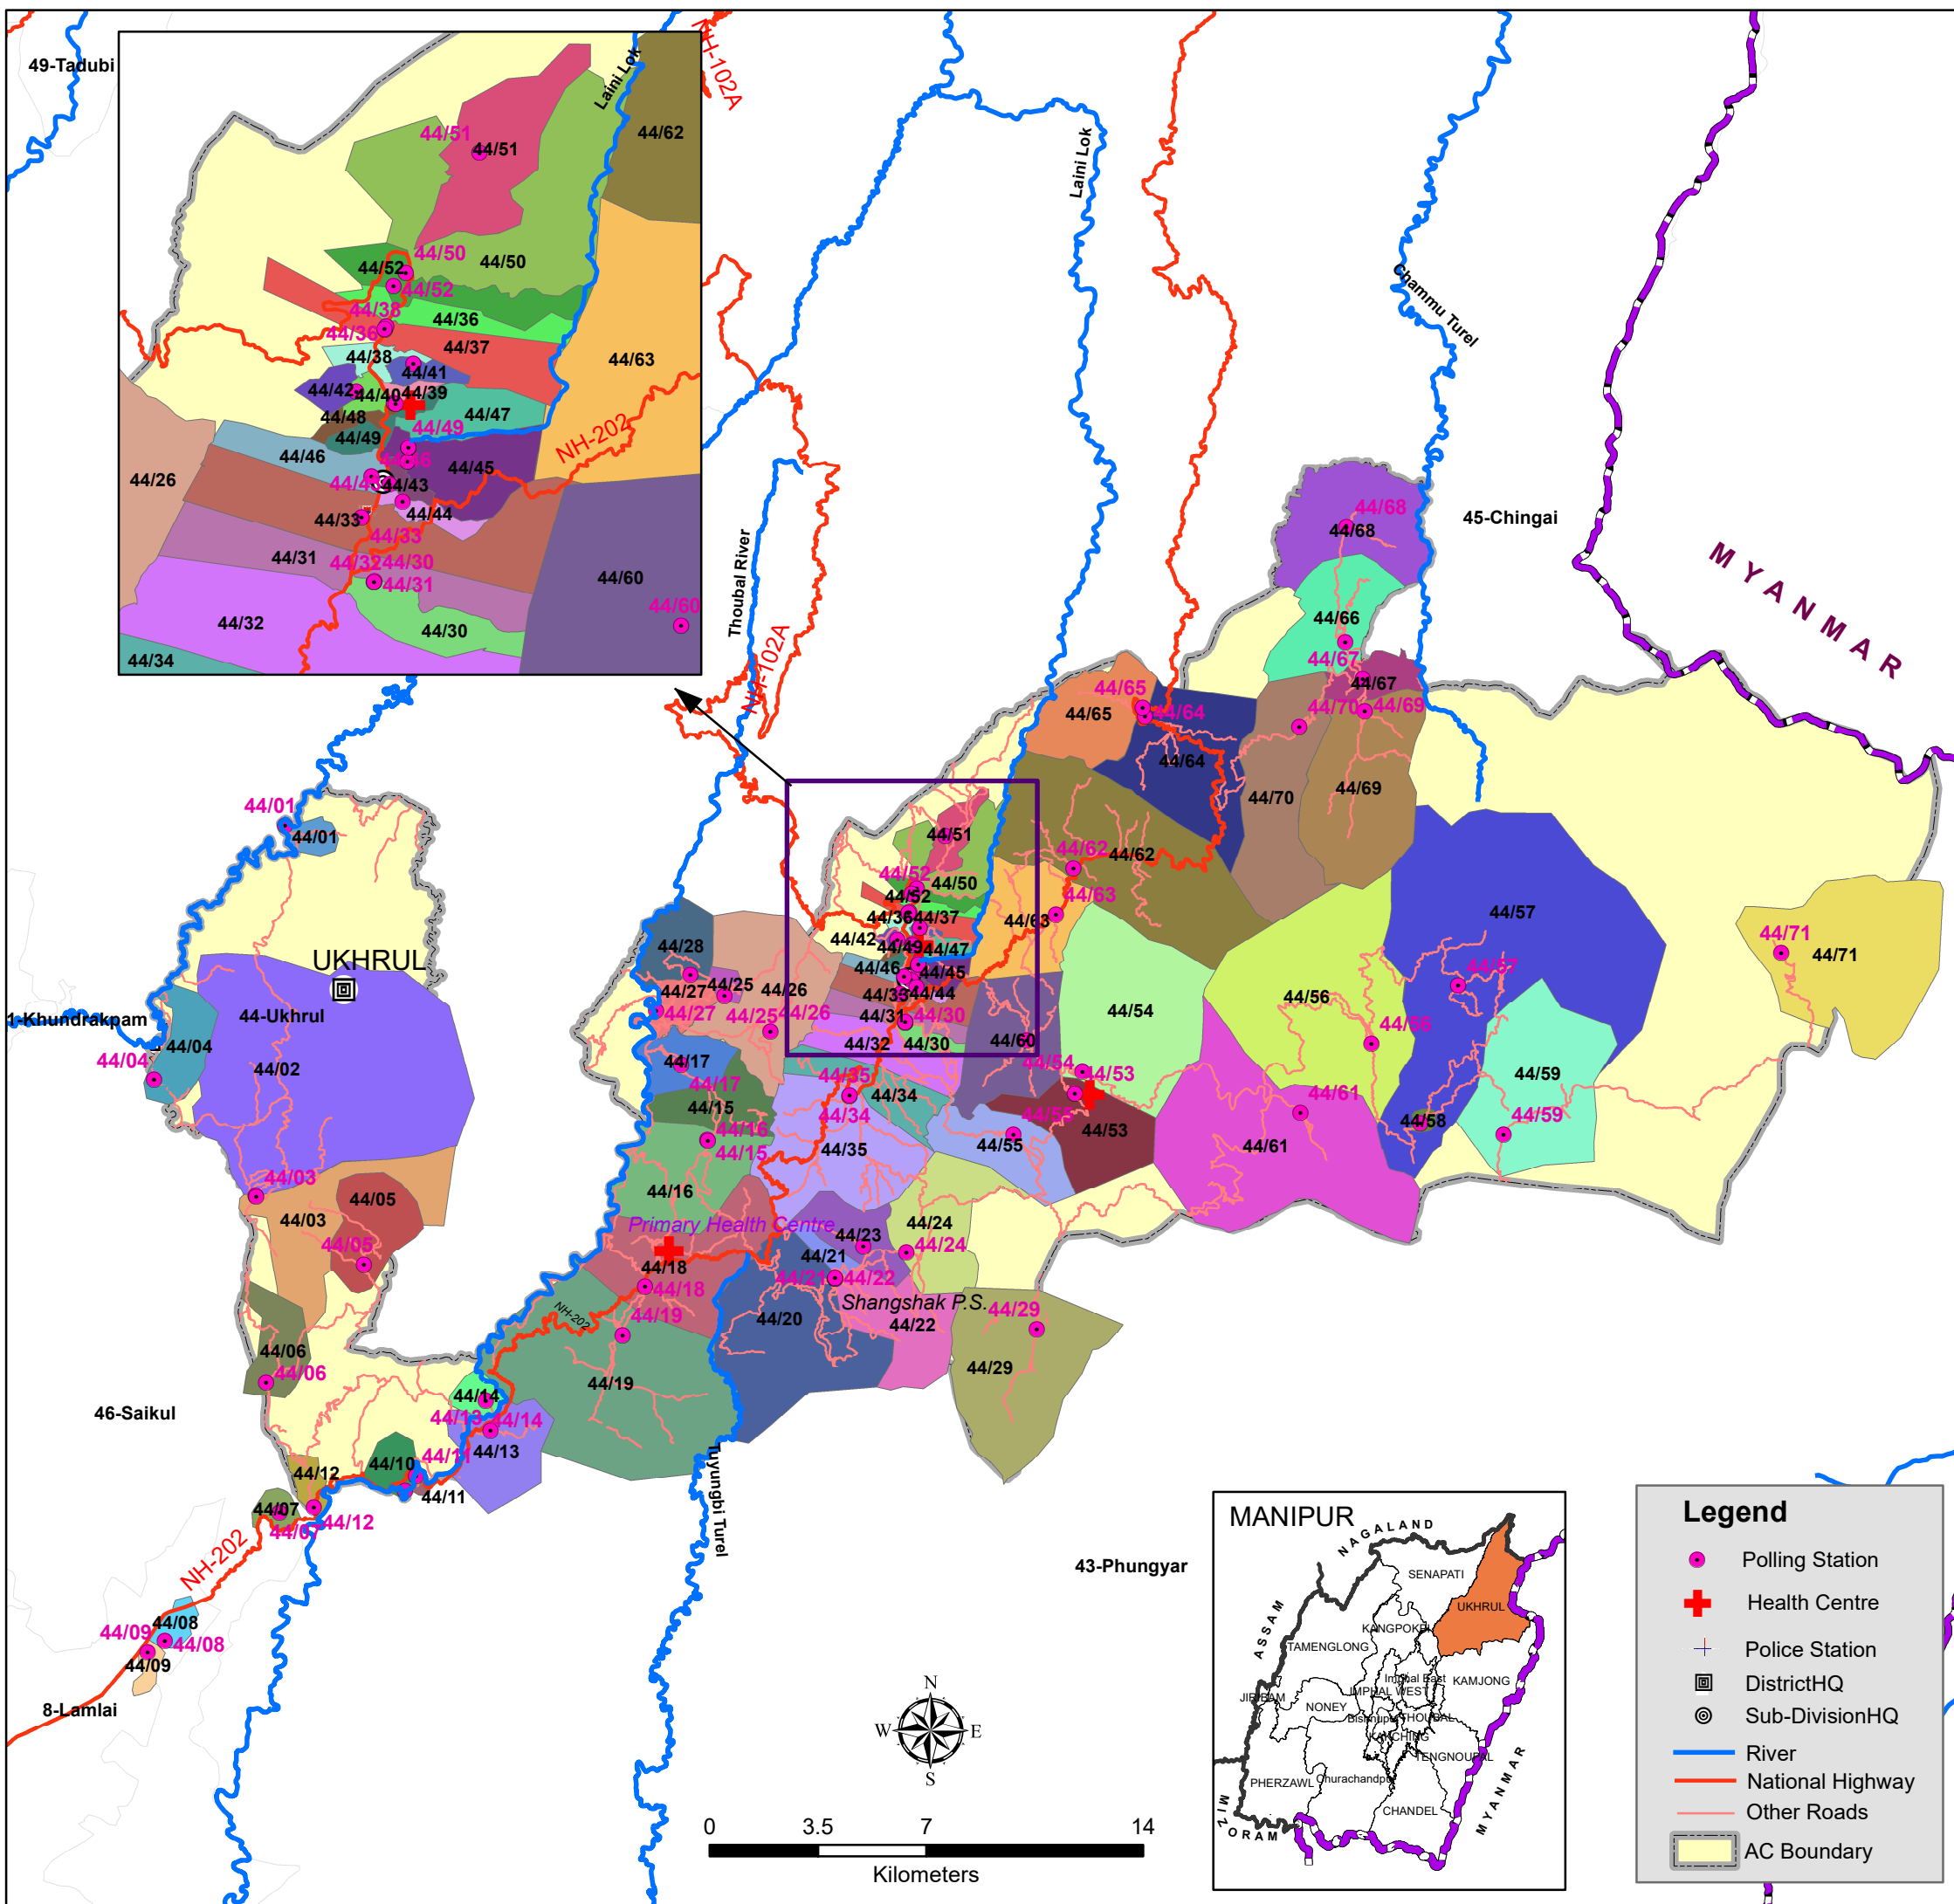

Legend

- Polling Station
- ✚ Health Centre
- ⊕ Police Station
- ⊠ DistrictHQ
- ⊙ Sub-DivisionHQ
- River
- National Highway
- Other Roads
- AC Boundary

Prepared by:
Manipur Remote Sensing
Applications Centre (MARSAC)