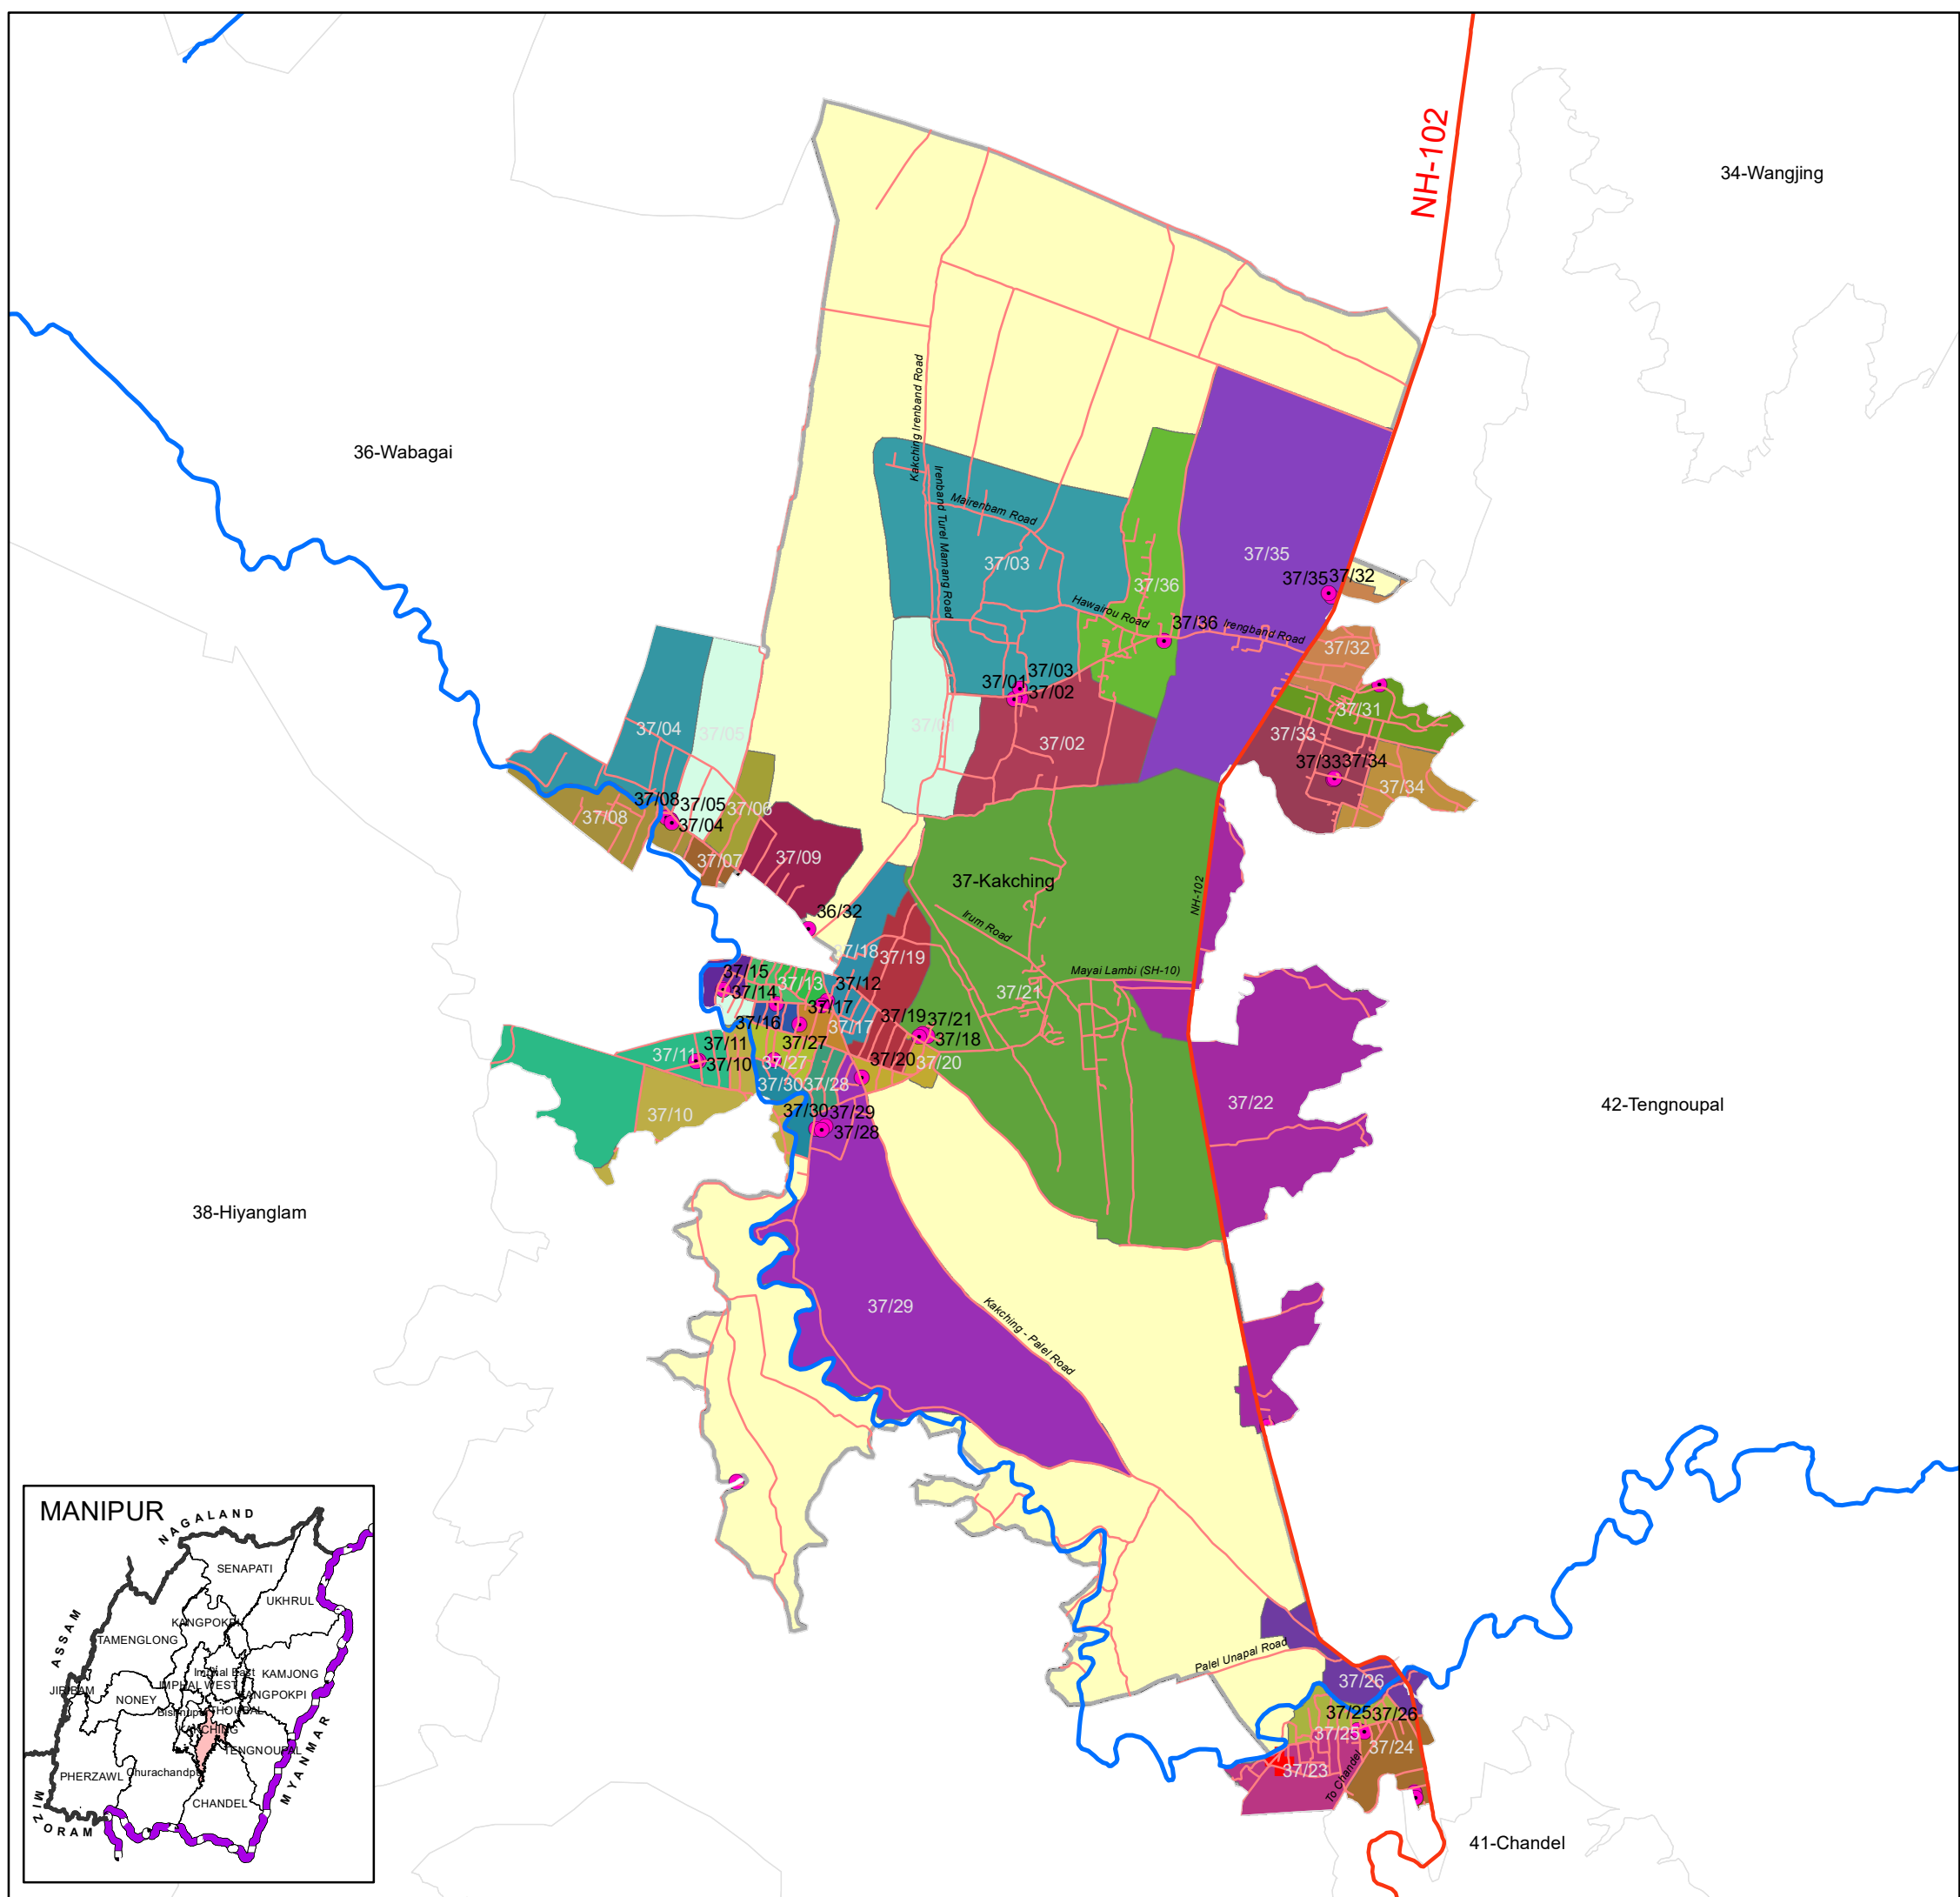

# AC MAP ( 37-Kakching AC )

**Legend**

- Polling Station
- + Health Centre
- + Police Station
- DistrictHQ
- Sub-DivisionHQ
- River
- National Highway
- Other Roads
- AC Boundary

Poll_No	PS_NAME
37/01	Irengband High School
37/02	Irengband Panchayat Ghar
37/03	Irengband Primary School
37/04	Kakching Wairi Junior High School, (East Wing)
37/05	Kakching Wairi Part-1 Girl L.P. School (Aided School)
37/06	Kakching Public School, (South Wing)
37/07	Kakching Public School, (North Wing)
37/08	Kakching Wairi Junior High School, (West Wing)
37/09	Kakching High School (W/W)
37/10	Kakching Turel Wangma Junior High School, (East Wing)
37/11	Kakching Turel Wangma Junior High School, (West Wing)
37/12	Yumbimacha High School, (North Wing)
37/13	Yumbimacha High School, (South Wing)
37/14	Kakching Khullen New Primary School, (South Wing)
37/15	Kakching Khullen New Primary School, (North Wing)
37/16	Kakching Central Upper Primary School
37/17	Multipropose Community Hall
37/18	Kakching Khullen Upper Primary School
37/19	Kakching Model High School, (East Wing)
37/20	Kakching Loumi Upper Primary School
37/21	Kakching Model High School, (West Wing)
37/22	Bijaypur Aided L.P. School (Aided)
37/23	Pallel Junior High School, (East Wing)
37/24	Pallel Junior High School, (West Wing)
37/25	Pallel High School, (North Wing)
37/26	Pallel High School, (South Wing)
37/27	Kakching Laithagol Leikai L.P. School
37/28	Kakching Makha Primary School
37/29	Kakching Makha High School, (West Wing)
37/30	Kakching Makha High School, (South Wing)
37/31	Sora Tera Houbi Primary School, Sora Awang Leikai
37/32	Sora High School, Sora Ching Wangma, (North Wing)
37/33	Sora Kakcing Primary Madrasa, (West Wing)
37/34	Sora Kakcing Primary Madrasa, (East Wing)
37/35	Sora High School, Sora Ching Wangma, (West Wing)
37/36	Sora Khunou Upper Primary School

Prepared by:  
Manipur Remote Sensing  
Applications Centre (MARSAC)

Prepared for:  
CEO, Manipur