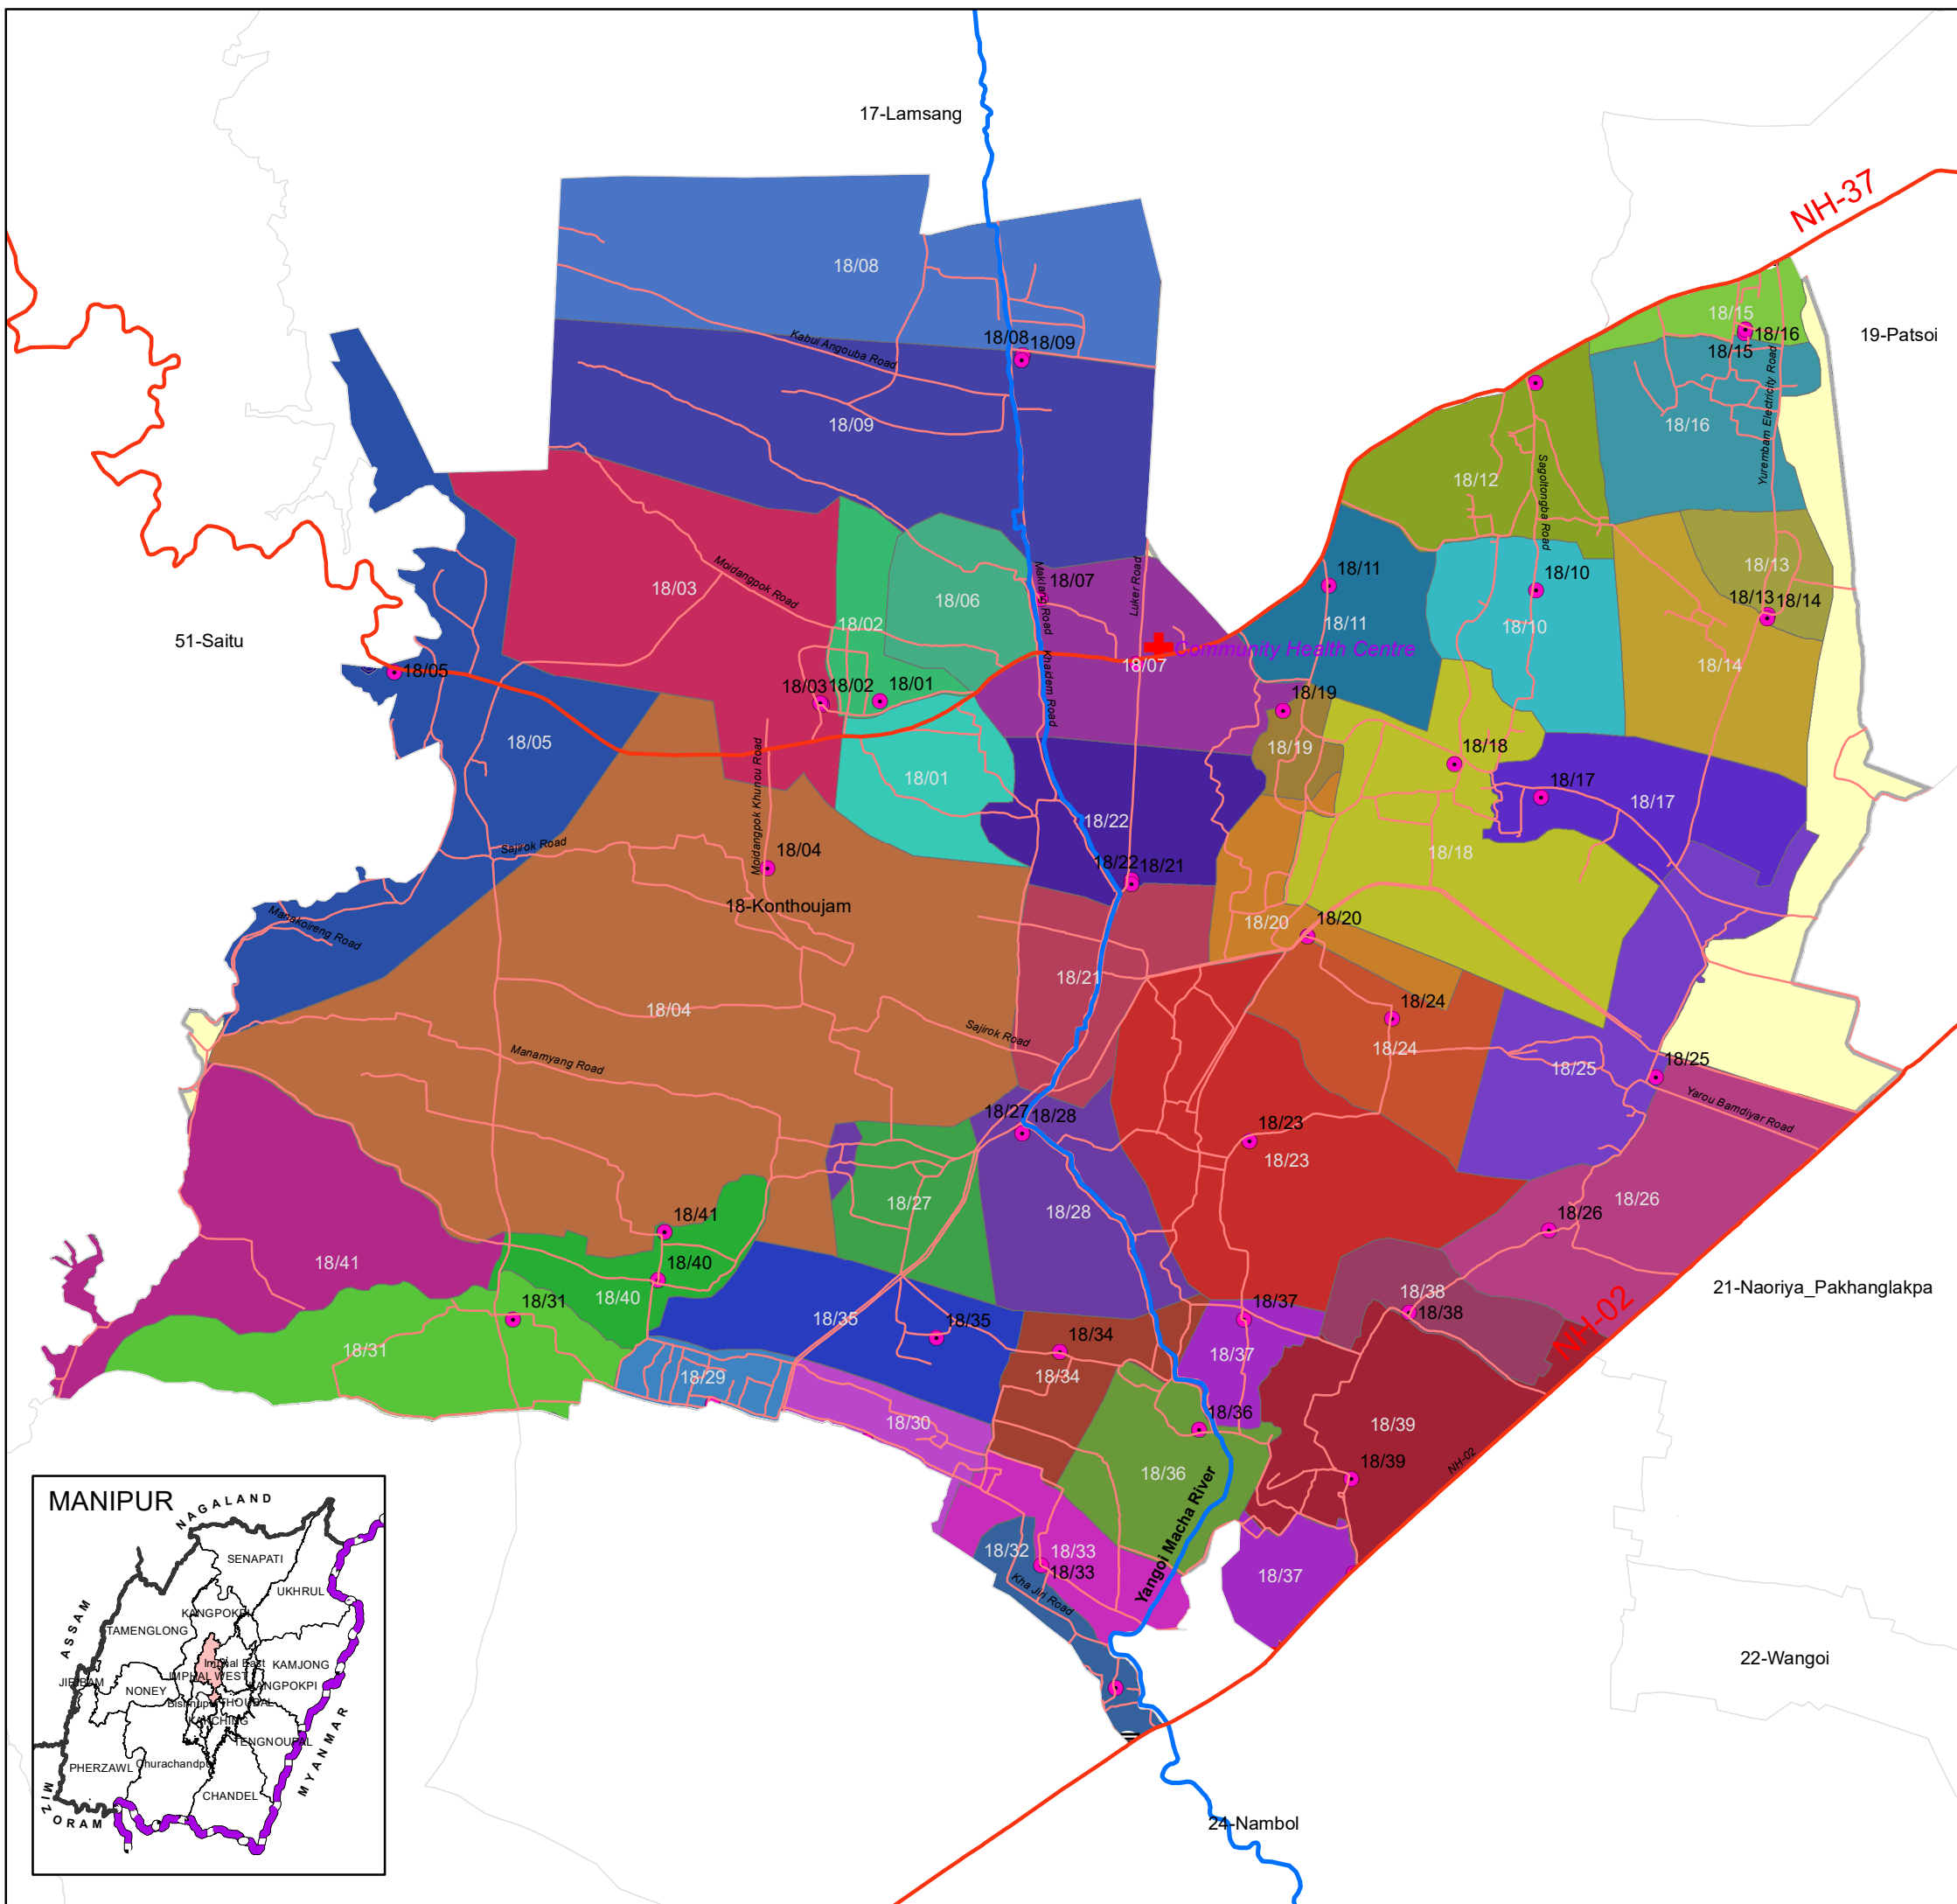

# AC MAP ( 18-Konhoujam AC )

**Legend**

- Polling Station
- + Health Centre
- + Police Station
- DistrictHQ
- Sub-DivisionHQ
- River
- National Highway
- Other Roads
- AC Boundary

Poll No	PS_NAME
18/1	Moidangpok Khullen Primary School
18/2	Youth Guide Club, Moidangpok Awang Leikai
18/3	Moidangpok Khullen Recent Youth Club
18/4	Moidangpok Khunou Junior High School
18/5	Keithelmanbi Junior High School (Aided)
18/6	Koloipan High School
18/7	Bharat Nirman Rajiv Gandhi Sewa Kendra(BNRGSK)
18/8	Ngairangbam Primary School, (East Wing)
18/9	Ngairangbam Primary School, (West Wing)
18/10	Sagoltongba Lower Primary School
18/11	Sagoltongba Sabal Leikai Lower Primary School
18/12	Recent Higher Secondary School
18/13	Yurembam Girls Primary School, (North Wing)
18/14	Yurembam Girls Primary School, (South Wing)
18/15	Yurembam High School, (North Wing)
18/16	Yurembam High School, (South Wing)
18/17	Building of earstwhile Konthoujam Mamang Girls Junior Basic School
18/18	Konthoujam Lairembi High School (Aided)
18/19	Konthoujam Maning Tribal Primary School
18/20	Konthoujam Makha Khabam High School
18/21	Khaidem Upper Primary School, (North Wing)
18/22	Khaidem Upper Primary School, (South Wing)
18/23	Khabi Primary School
18/24	Khabam Bamdiar Mamang Leikai Anganwadi Centre
18/25	Khabi Bamdiar High School
18/26	Bamdiar Thangtek Tera Makhong Primary School
18/27	Heikrujam High School, (North Wing)
18/28	Heikrujam High School, (South Wing)
18/29	Kamong Public High School
18/30	Kamong Tongbram Primary School
18/31	Kamong Meisnam Primary School
18/32	Nambol Moijing Primary School
18/33	Kha Jiri Maning Primary School
18/34	Awang Jiri Primary School (Aided)
18/35	Awang Jiri Maning Leikai Yaipha Club
18/36	Phoijing Chingning Primary School
18/37	Thangtek Junior High School
18/38	Thangtek Tera Primary School
18/39	Phoijing Awang Primary School
18/40	Kamong Langoljam Primary School
18/41	Kamong High School