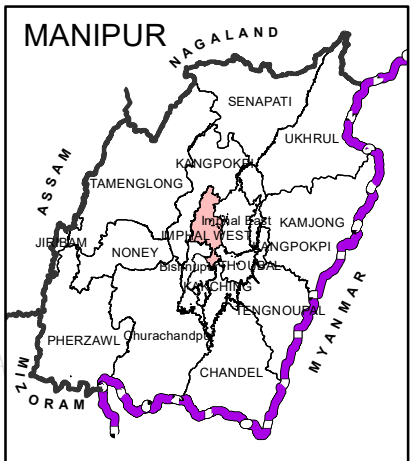

# AC MAP ( 18-Konhoujam AC )

**Legend**

- Polling Station
- + Health Centre
- + Police Station
- DistrictHQ
- Sub-DivisionHQ
- River
- National Highway
- Other Roads
- AC Boundary

Poll No	PS_NAME
18/1	Moidangpok Khullen Primary School
18/2	Youth Guide Club, Moidangpok Awang Leikai
18/3	Moidangpok Khullen Recent Youth Club
18/4	Moidangpok Khunou Junior High School
18/5	Keithelmanbi Junior High School (Aided)
18/6	Koloipan High School
18/7	Bharat Nirman Rajiv Gandhi Sewa Kendra(BNRGSK)
18/8	Ngairangbam Primary School, (East Wing)
18/9	Ngairangbam Primary School, (West Wing)
18/10	Sagoltongba Lower Primary School
18/11	Sagoltongba Sabal Leikai Lower Primary School
18/12	Recent Higher Secondary School
18/13	Yurembam Girls Primary School, (North Wing)
18/14	Yurembam Girls Primary School, (South Wing)
18/15	Yurembam High School, (North Wing)
18/16	Yurembam High School, (South Wing)
18/17	Building of earstwhile Konthoujam Mamang Girls Junior Basic School
18/18	Konthoujam Lairembi High School (Aided)
18/19	Konthoujam Maning Tribal Primary School
18/20	Konthoujam Makha Khabam High School
18/21	Khaidem Upper Primary School, (North Wing)
18/22	Khaidem Upper Primary School, (South Wing)
18/23	Khabi Primary School
18/24	Khabam Bamdiar Mamang Leikai Anganwadi Centre
18/25	Khabi Bamdiar High School
18/26	Bamdiar Thangtek Tera Makhong Primary School
18/27	Heikrujam High School, (North Wing)
18/28	Heikrujam High School, (South Wing)
18/29	Kamong Public High School
18/30	Kamong Tongbram Primary School
18/31	Kamong Meisnam Primary School
18/32	Nambol Moijing Primary School
18/33	Kha Jiri Maning Primary School
18/34	Awang Jiri Primary School (Aided)
18/35	Awang Jiri Maning Leikai Yaipha Club
18/36	Phoijing Chingning Primary School
18/37	Thangtek Junior High School
18/38	Thangtek Tera Primary School
18/39	Phoijing Awang Primary School
18/40	Kamong Langoljam Primary School
18/41	Kamong High School