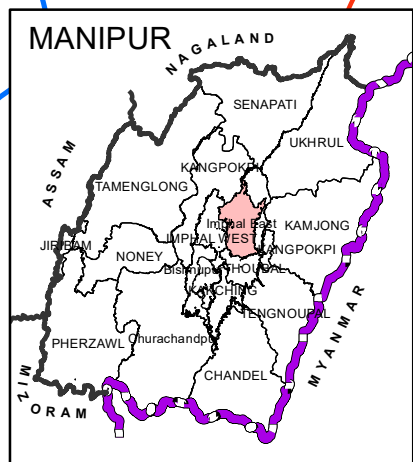

AC MAP (14-Yaiskul AC)

Legend

- Polling Station
- + Health Centre
- Police Station
- DistrictHQ
- Sub-DivisionHQ
- River
- National Highway
- Other Roads
- AC Boundary

poll_no	PS_NAME
14/01	Shyamasakhi Girls High School, (South Wing)
14/02	Shyamasakhi Girls High School, (Central Wing)
14/03	Moirangkhom Junior High School, (North Wing)
14/04	Shyamasakhi Girls High School, (North Wing)
14/05	Moirangkhom Junior High School, (South Wing)
14/06	Maharaja Garibaniwaj Memorial Club
14/07	Naharol Shintha Kanglep (NSK)
14/08	Institute for Educational Promotion (INSEP)
14/09	Manipur State Council for child welfare, Moirangkhom
14/10	United Social Development Organisation (USDO)
14/11	Imphal Public Club, (East Wing)
14/12	Young Voluntary Organisation
14/13	Imphal Public Club, (West Wing)
14/14	Bramhapur Upper Primary School, (North Wing)
14/15	Bramhapur Upper Primary School, (South Wing)
14/16	Lizard Library, (South Wing)
14/17	Wangkhei High School, (West Wing)
14/18	Indo Burma Road Sporting Association (IBRSA) Club
14/19	Welfare Club
14/20	Maharaj Budhachandra College, (North Wing)
14/21	Mahabali Rongmei Upper Primary School
14/22	Maharaj Budhachandra College, (Central Wing)
14/23	Maharaj Budhachandra College, (South Wing)
14/24	The Youth Club, Brahmapur
14/25	Nongpok Maheikol
14/26	Modern Junior High School, (East Wing)
14/27	Dharmalaya Social Welfare Centre
14/28	Modern Junior High School, (West Wing)
14/29	Wangkhei High School, (East Wing)
14/30	Wangkhei Junior High School
14/31	Juvenile Learners Club
14/32	Meitei Mayek Government High School, (South Wing)
14/33	Lizard Library, (North Wing)
14/34	The Shemgat Marup
14/35	Meitei Mayek Government High School, (North Wing)
14/36	Youth Athletic Star Union
14/37	Bheigyabati Leikai Primary School
14/38	The United Youth Organisation

Prepared by:
Manipur Remote Sensing
Applications Centre (MARSAC)

Prepared for:
CEO, Manipur